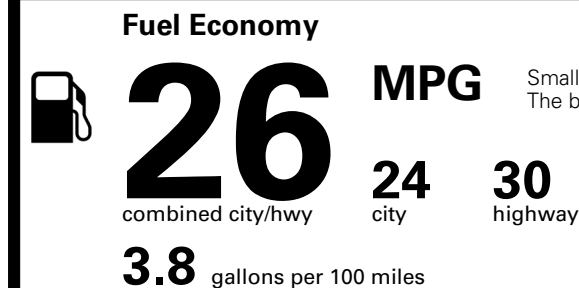

Inland Freight & Handling : \$1,600.00
Total Price : \$43,425.00

Proudly Supporting Hyundai Hope On Wheels and the Fight Against Pediatric Cancer Since 1998.

Fuel Economy and Environment

Gasoline Vehicle

Small SUVs range from 14 to 125 MPG. The best vehicle rates 146 MPGe.

You spend \$1,000 more in fuel costs over 5 years compared to the average new vehicle.

Annual fuel cost \$1,900

Fuel Economy & Greenhouse Gas Rating (tailpipe only)